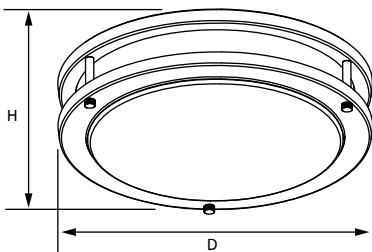

LISTINGS/QUALIFICATIONS

- ◆ UL C/US
- ◆ Suitable for Damp Locations
- ◆ Energy Star

ORDERING GUIDE

Fill in the boxes below with the corresponding **bold** options.

Example: **RTR-16-17L-30K-1-D3**

RTR				1	D3
SERIES	FIXTURE SIZE	NOMINAL LUMENS	COLOR TEMP.	VOLTAGE	DIMMING
RTR	12 12" 16 16" 18 18"	12N. 10L 1075 16IN. 17L 1750 18IN. 20L 2000	30K 3000K 40K 4000K	1 120V	D3 Dimmable 120V

DIMENSIONS

FIXTURE SIZE		
Nominal Size	Diameter (D)	Height (H)
12"	12.04	3.5
16"	16.02	3.8
18"	18.03	3.8